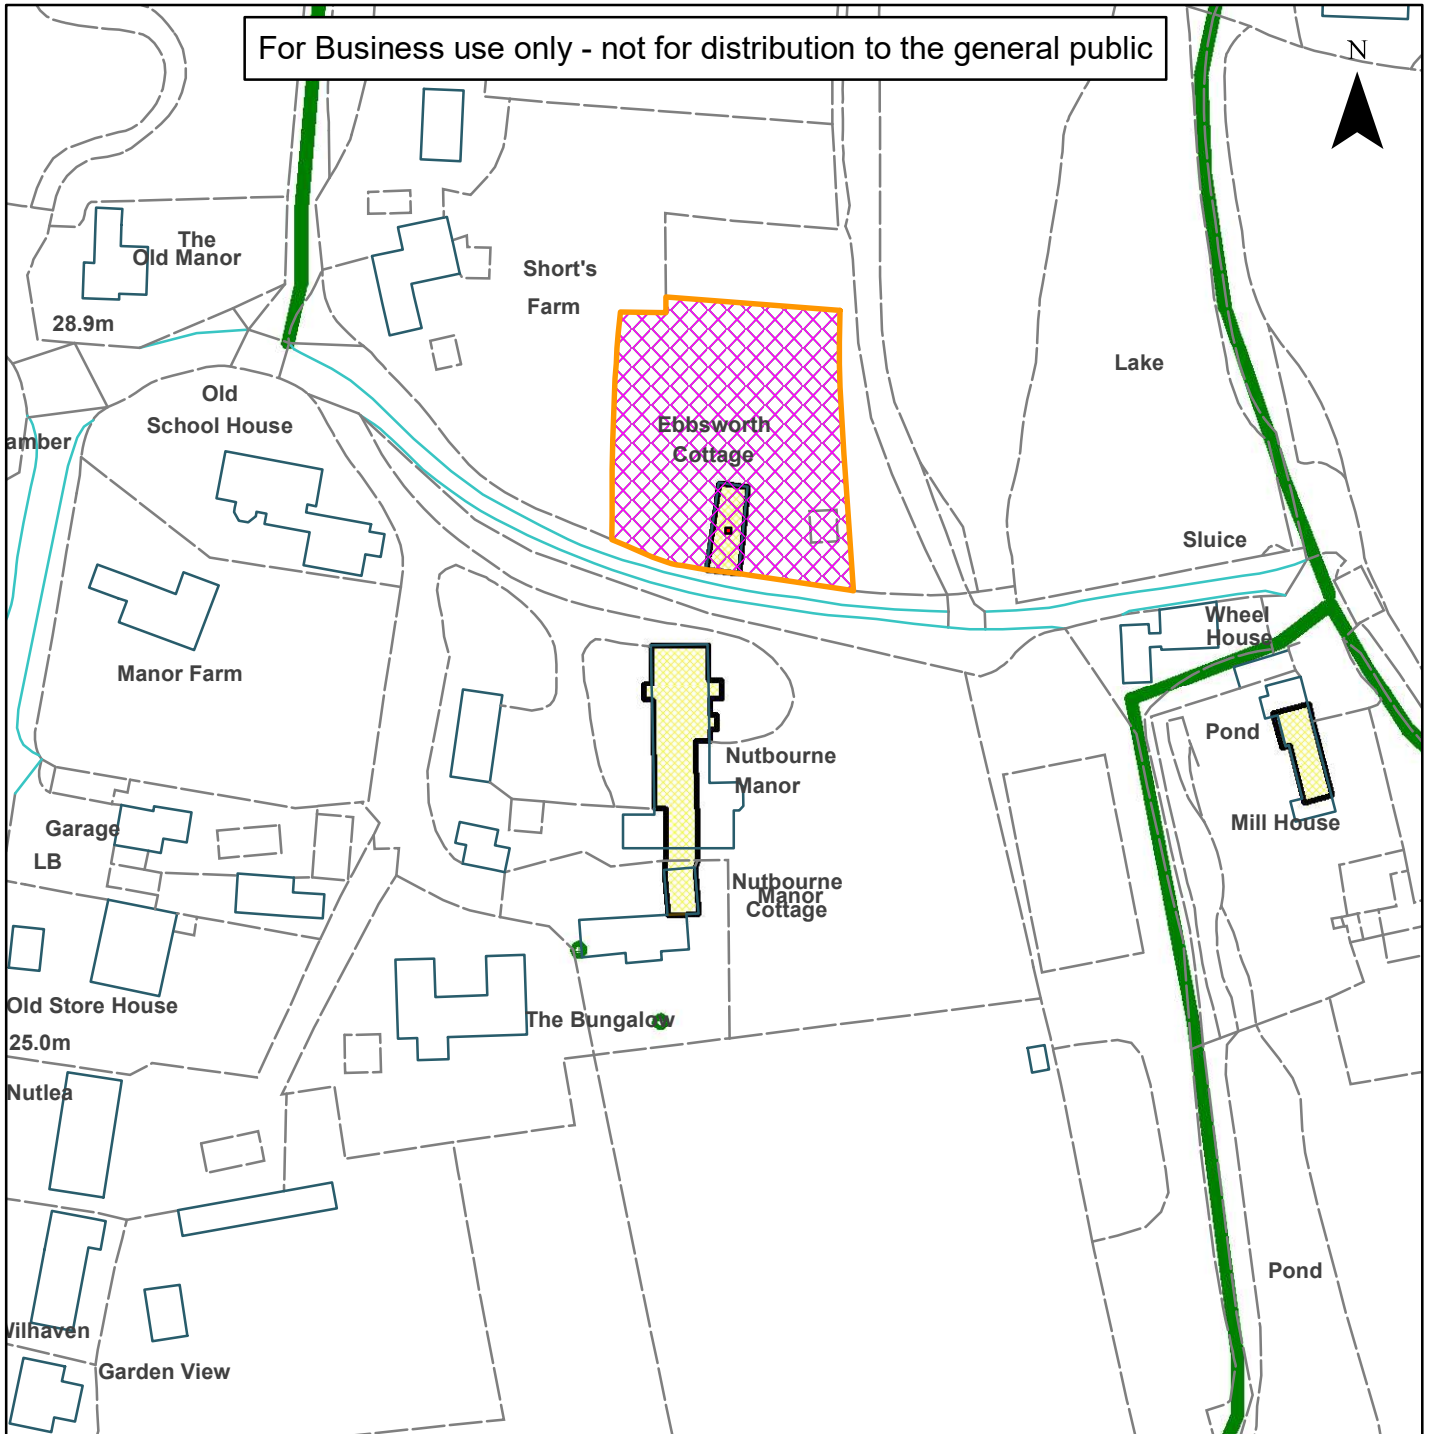

Ebbsworth Cottage RH20 2HE

For Business use only - not for distribution to the general public

Scale: 1:1,250

Reproduced by permission of Ordnance Survey map on behalf of HMSO. © Crown copyright and database rights (2019). Ordnance Survey Licence.100023865